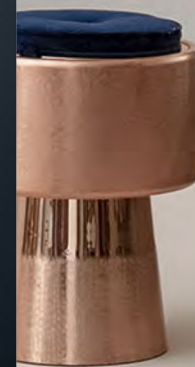

Colours: brass, black, gold, copper, white

Light source: 1x low voltage COB LED

Lederam F1

Standing lamp

Materials: aluminium disc, metal rod and base

Colours: black, white, gold, copper

Light source: 1x mains voltage LED module

175 cm

58 cm

Lederam F2

Standing lamp

Materials: aluminium discs, metal rods and base

Colours: white, black, gold, copper

Light source: 2x mains voltage LED module

198 cm

Lederam F3

Standing lamp

Materials: aluminium discs, metal rod and base

Colours: gold, copper, black, white

Light source: 3x mains voltage LED module

198 cm