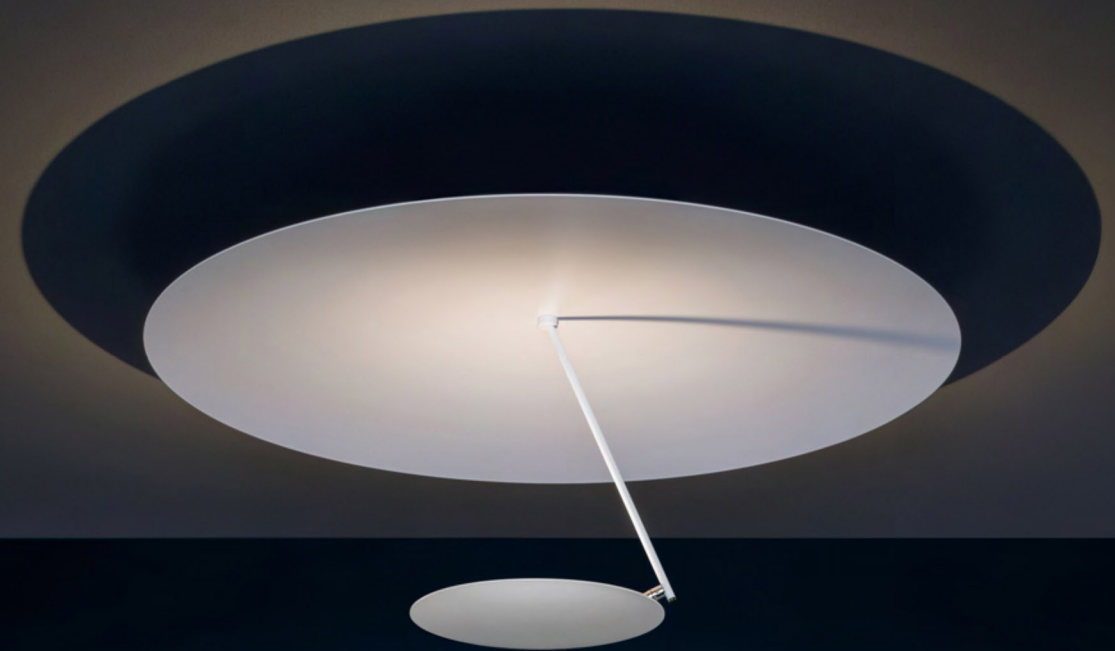

Lederam

Lederam Manta S1

Pendant lamp

Materials: aluminium shade and disc, metal rod

Colours: black/gold, black/copper, white/gold, white

Light source: 1x mains voltage LED module

30 cm

60 cm

photo and project by UUU Design Inc. Taiwan (uuudesigninc.com)

Lederam Manta S2

Pendant lamp
 Materials: fiberglass shade, aluminium discs, metal rods
 Colours: white, white/gold, black/gold, black/copper
 Light source: 2x mains voltage LED module

Lederam C150

Ceiling lamp
 Materials: aluminium shade and disc Ø 17 cm, metal rod
 Colours: white, black/gold, black/copper, white/gold
 Light source: 1x mains voltage LED module

Lederam C180

Ceiling lamp
 Materials: aluminium shade and disc Ø 25 cm, metal rod
 Colours: white, black/gold, black/copper, white/gold
 Light source: 1x mains voltage COB LED

Materials: aluminium discs, metal base

Colours: white/gold, white/copper, black/gold,
black/copper, gold, copper

Light source: 1x mains voltage LED module

Ø 17/25 cm

9 cm

Lederam W1

Wall lamp
 Materials: aluminium disc, metal base
 Colours: gold, copper, black, white
 Light source: 1x mains voltage LED module