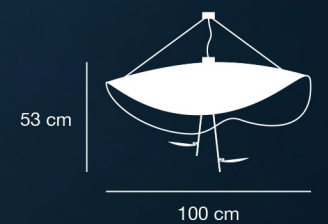

Lederam

Lederam Manta S1

Pendant lamp

Materials: aluminium shade and disc, metal rod

Colours: black/gold, black/copper, white/gold, white

Light source: 1x mains voltage LED module

30 cm

60 cm

Lederam C150

Ceiling lamp
 Materials: aluminium shade and disc Ø 17 cm, metal rod
 Colours: white, black/gold, black/copper, white/gold
 Light source: 1x mains voltage LED module

Lederam C180

Ceiling lamp
 Materials: aluminium shade and disc Ø 25 cm, metal rod
 Colours: white, black/gold, black/copper, white/gold
 Light source: 1x mains voltage COB LED