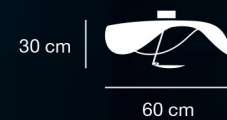

Lederam Manta CWS1

Wall or ceiling lamp

Materials: aluminium shade and disc, metal rod

Colours: white, white/gold, black/gold, black/copper

Light source: 1x mains voltage LED module