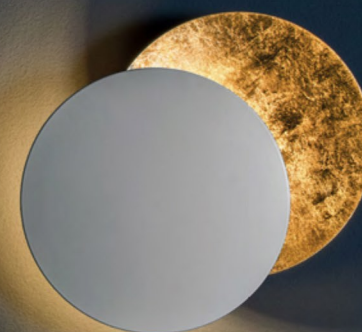

Lederam C150

Ceiling lamp
 Materials: aluminium shade and disc Ø 17 cm, metal rod
 Colours: white, black/gold, black/copper, white/gold
 Light source: 1x mains voltage LED module

Lederam C180

Ceiling lamp
 Materials: aluminium shade and disc Ø 25 cm, metal rod
 Colours: white, black/gold, black/copper, white/gold
 Light source: 1x mains voltage COB LED

Lederam C2

Ceiling lamp

Materials: aluminium discs, metal rods and base

Colours: gold, copper, white, black

Light source: 2x mains voltage LED module

ph. by Jolena Filipiński

Lederam W

Wall lamp

Materials: aluminium discs, metal base

Colours: white/gold, white/copper, black/gold,
black/copper, gold, copper

Light source: 1x mains voltage LED module

Ø 17/25 cm

9 cm

Lederam W1

Wall lamp
 Materials: aluminium disc, metal base
 Colours: gold, copper, black, white
 Light source: 1x mains voltage LED module

Lederam W2

Wall lamp
 Materials: aluminium discs, metal rods and base
 Colours: gold, copper, black, white
 Light source: 2x mains voltage LED module

Lederam WF

Wall lamp
Materials: aluminium disc, metal base
Colours: black, white, gold, copper
Light source: 1x mains voltage LED module